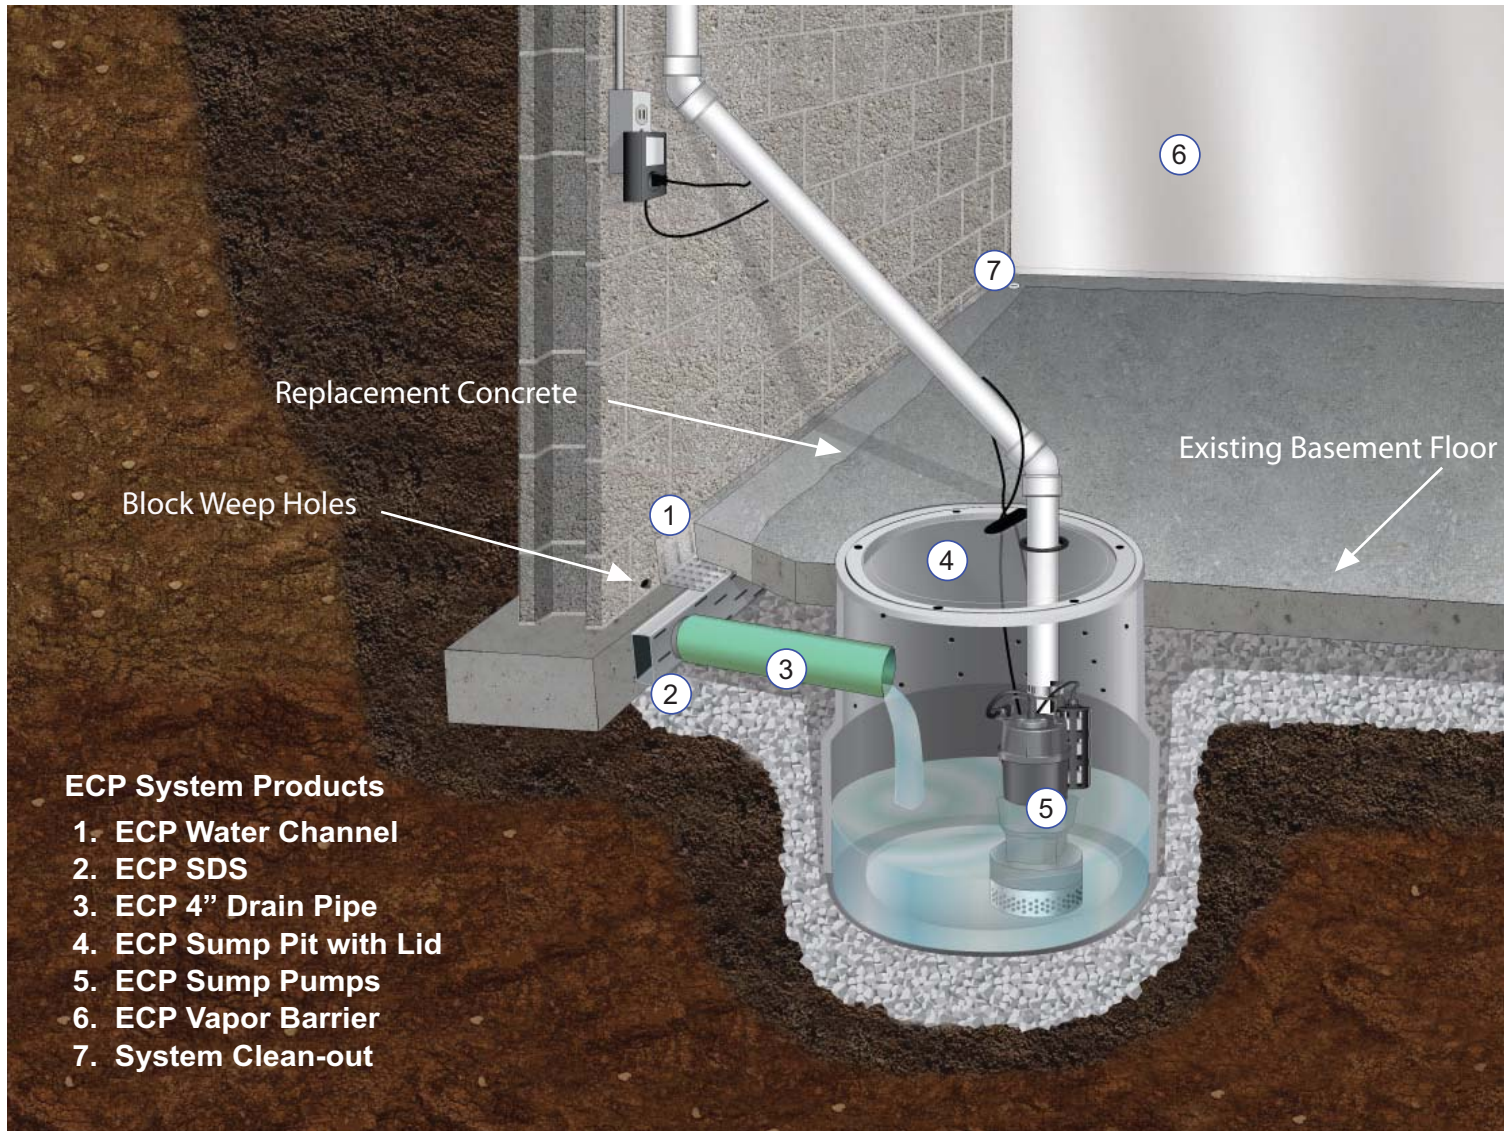

## Interior Application for Basements

### ECP System Products

1. ECP Water Channel
2. ECP SDS
3. ECP 4" Drain Pipe
4. ECP Sump Pit with Lid
5. ECP Sump Pumps
6. ECP Vapor Barrier
7. System Clean-out

### Related drainage products by ECP:

- Battery Back-up Pumps
- Check Valves
- Water Sensor Alarm
- Sump Pump Discharge Freeze Guard
- 4" Perforated Drain Pipe
- Pop-up Emitters and Bubblers
- Catch Basins
- EZ Flow Gravel-free French Drain Pipe